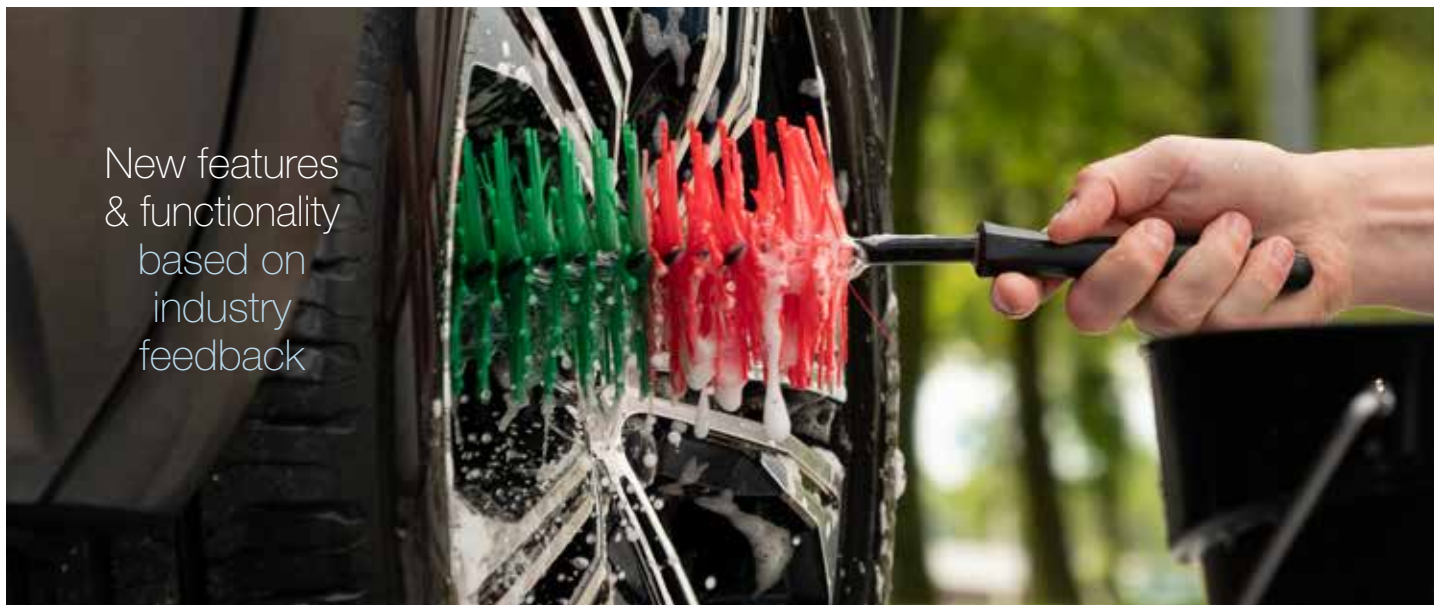

New features
& functionality
based on
industry
feedback

Features:

- The tubular brush shape reaches into wheel wells and tapers at the end to clean narrow gaps, too. Larger than our other wheel brush, this version is ideal for vehicles of all sizes, making quick work of any wheel cleaning challenge.
- Polyester bristles are strong enough to brush away grime, but soft enough to not scratch delicate surfaces. The shielded plastic wire, protective end cap, and soft bristles all work to protect wheels and paint jobs during the cleaning process.
- A black solid polypropylene handle securely holds twisted stainless steel wires and soft polyester bristles. The protective end cap and handle guard are also made of polypropylene plastic.

The Alloy Wheel Brush

Item no: 525652

Vikan's new Alloy Wheel Brush has been designed to meet many customer requests.

The soft bristles are gentle on surfaces, ensuring that they will not damage wheels. The brush's large diameter makes cleaning between wide-set wheel spokes more efficient. The shape of the brush makes it easy to reach all the way into wheel wells and the tapered end makes it easy to clean smaller areas, too. The brush has a shielded wire shaft that is flexible, yet safe to use near delicate surfaces. The Alloy Wheel Brush also has a protective end cap to protect your wheels, brake parts, and paint during the cleaning process.

The Vikan Alloy Wheel Brush can be used to clean all wheel types and it also works well for vehicle grills.