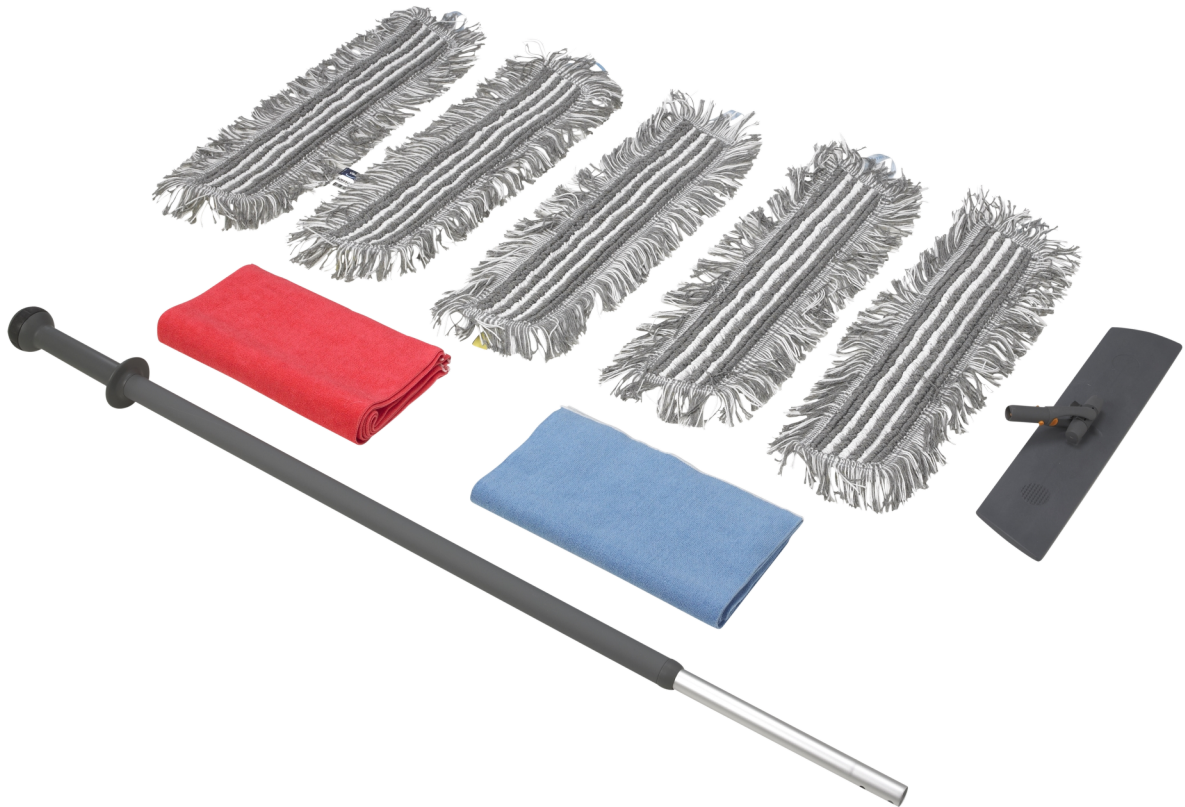

990101

Starter Kit Microfibre, Grey

Microfibre start kit 1 telescopic handle 296218, 1 composite mop frame 374218, 5 microfibre mops 548740, 2 X 5 original microfibre cloths 5 in red 691014 & 5 in blue 691013

Technical Data

Item Number	990101
Material	See materials on the individual products in the kit
Complies with (EC) 1935/2004 on food contact materials¹	No
Complies with FDA Regulation I CFR 21¹	No
Box Quantity	1 Pcs.
Quantity per Pallet (80 x 120 x approx.180 cm)	52 Pcs.
Quantity Per Layer (Pallet)	4 Pcs.
Box Length/Depth	1370 mm
Box Width	180 mm
Box Height	80 mm
Product Length/Depth	1330 mm
Product Width	180 mm
Product Height	105 mm
Net Weight	1.94 kg
Weight cardboard (Recycling symbol "20" PAP)	0.65 kg
Total Tare Weight	0.65 kg
Gross Weight	2.59 kg
Cubic metre	0.025137 M3
GTIN-13 Number	5705029901011
GTIN-14 Number (Box quantity)	15705029901018
Customs Tariff Number	96039099
Country of Origin ISO Code	DK
Country of Origin	Denmark