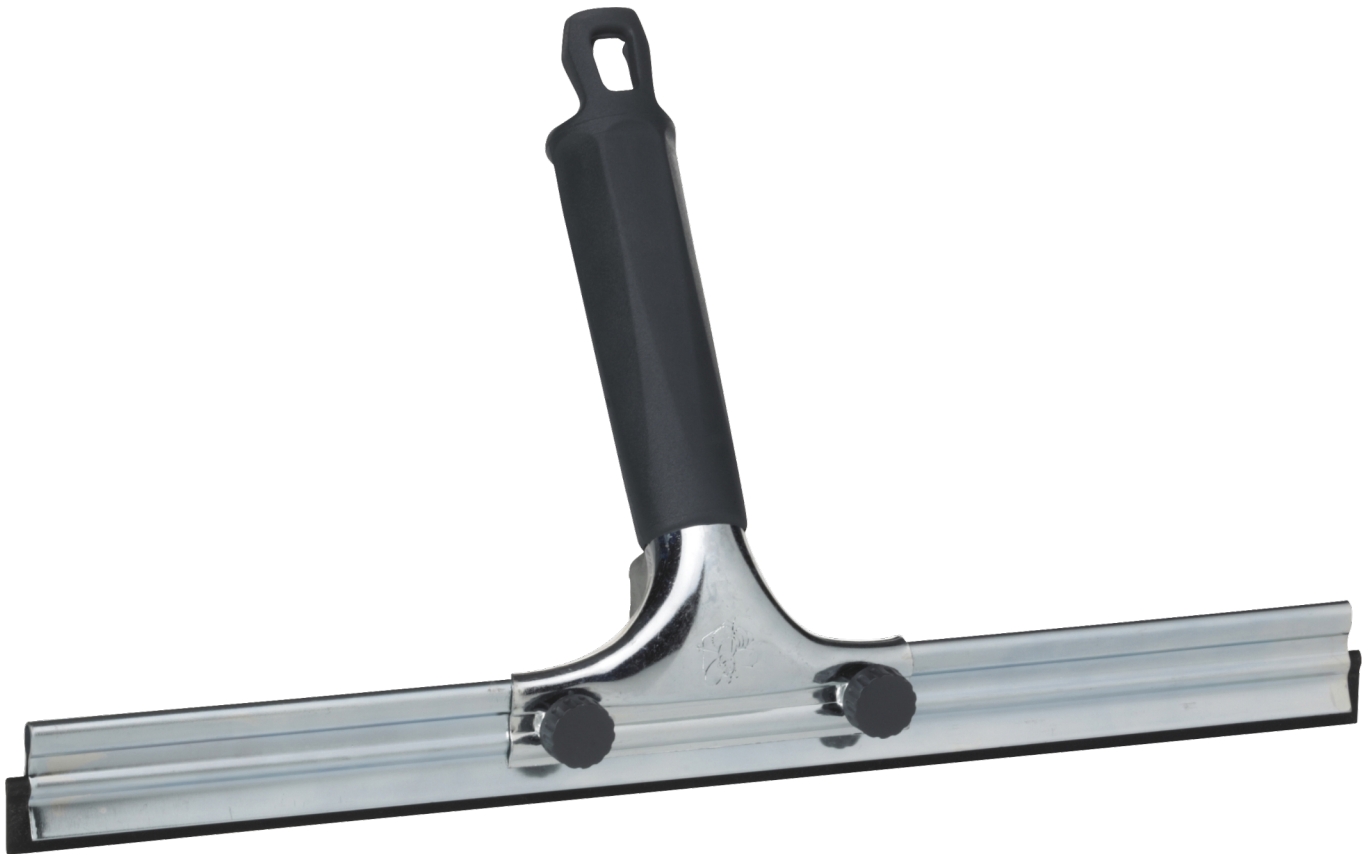

476218

Window Squeegee, 355 mm, , Grey

This Window Squeegee can be used with any Vikan threaded handle when combined with a cone mount (product no. 282904).

Technical Data

Item Number	476218
Material	Galvanized steel (S235) EPDM rubber PVC (regenerated material)
Complies with (EC) 1935/2004 on food contact materials¹	No
Complies with REACH Regulation (EC) No. 1907/2006	Yes
Recycled Material Content	Yes
Recycled Material Content, Percentage	8 %
Box Quantity	10 Pcs.
Quantity per Pallet (80 x 120 x 180-200 cm)	720 Pcs
Quantity Per Layer (Pallet)	60 Pcs.
Box Length	370 mm
Box Width	320 mm
Box Height	160 mm
Length	355 mm
Width	195 mm
Height	35 mm
Net Weight	0.27 kg
Weight cardboard (Recycling symbol "20" PAP)	0.0429 kg
Tare total	0.0429 kg
Gross Weight	0.31 kg
Cubic metre	0.002423 M3
GTIN-13 Number	5705024762181
GTIN-14 Number (Box quantity)	15705024762188
Customs Tariff No.	96039091
Country of origin	Italy