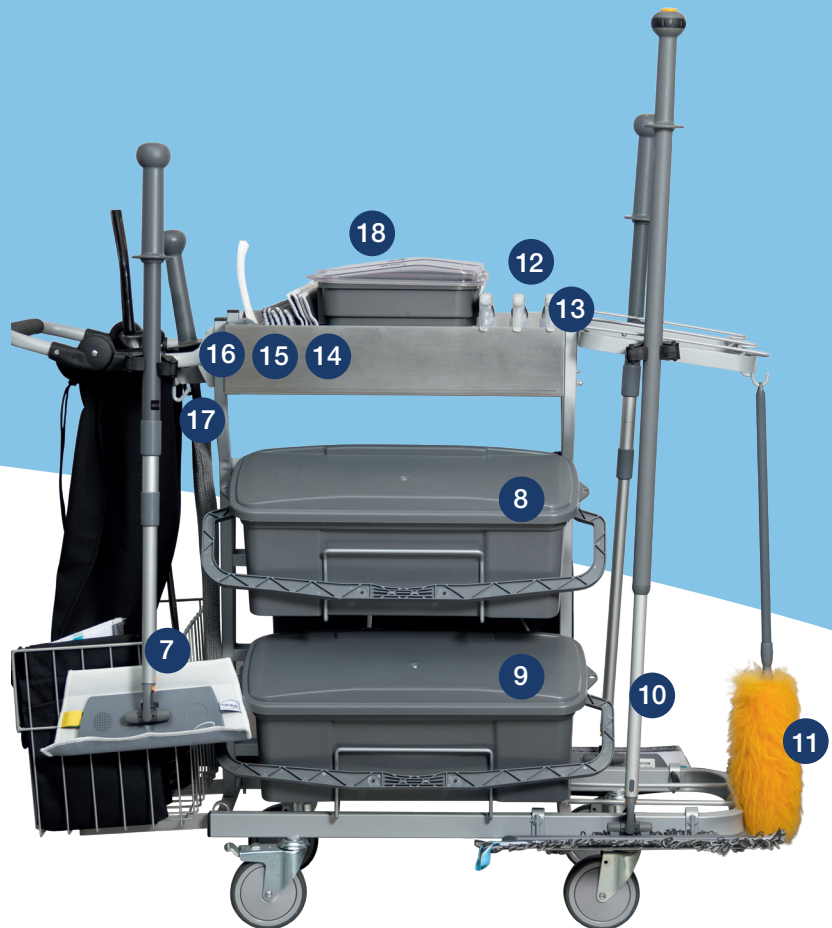

# Restroom Cleaning System 40 cm 990124

- 1 Short telescopic handle 295610 with 25 cm Mop frame 374118
- 2 12 litre box for utilities, place; detail brush 44014, toilet-brush and toilet-brush bucket inside when not in use
- 3 Interior mop handle 377018 with interior mop 548400
- 4 Dustpan set 559518
- 5 Laundry bag for used cloth and mops
- 6 Detail brush 44015

# Restroom Cleaning System 40 cm 990124

- 7 Short handle 295610 with 25 cm Mop frame 374118
- 8 10 clean ready to use 40 cm mops
- 9 10 clean ready to use 40 cm mops
- 10 Top adjustable handle 296218 with 40 cm Mop frame 374218. Wool duster 454210
- 11 Wool duster 454210
- 12 Spray bottles containing water 581210
- 13 Utility Belt 587000, when not in use
- 14 Dry 25 cm Window-mops 549125
- 15 Dry 25 cm for interior cleaning
- 16 Dry Lustre cloths
- 17 Dry interior mop 548400
- 18 Ready to use cloth