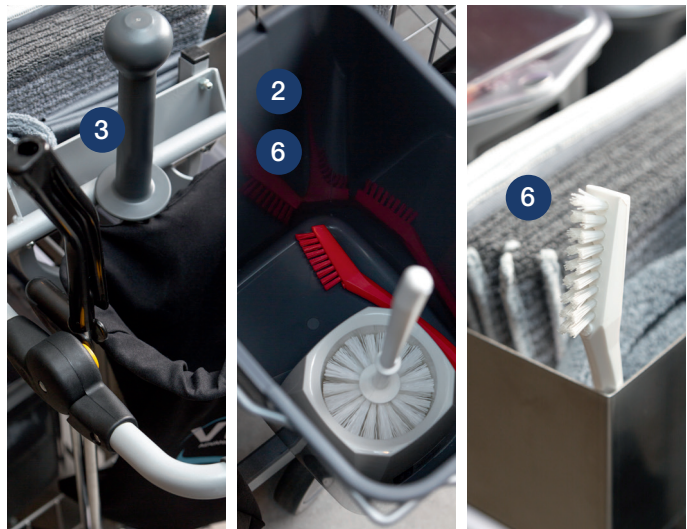

# Restroom Cleaning System 40 cm 990124

- 1 Short telescopic handle 295610 with 25 cm Mop frame 374118
- 2 12 litre box for utilities, place; detail brush 44014, toilet-brush and toilet-brush bucket inside when not in use
- 3 Interior mop handle 377018 with interior mop 548400
- 4 Dustpan set 559518
- 5 Laundry bag for used cloth and mops
- 6 Detail brush 44015

# Restroom Cleaning System 40 cm 990124

- 7 Short handle 295610 with 25 cm Mop frame 374118
- 8 10 clean ready to use 40 cm mops
- 9 10 clean ready to use 40 cm mops
- 10 Top adjustable handle 296218 with 40 cm Mop frame 374218. Wool duster 454210
- 11 Wool duster 454210
- 12 Spray bottles containing water 581210
- 13 Utility Belt 587000, when not in use
- 14 Dry 25 cm Window-mops 549125
- 15 Dry 25 cm for interior cleaning
- 16 Dry Lustre cloths
- 17 Dry interior mop 548400
- 18 Ready to use cloth