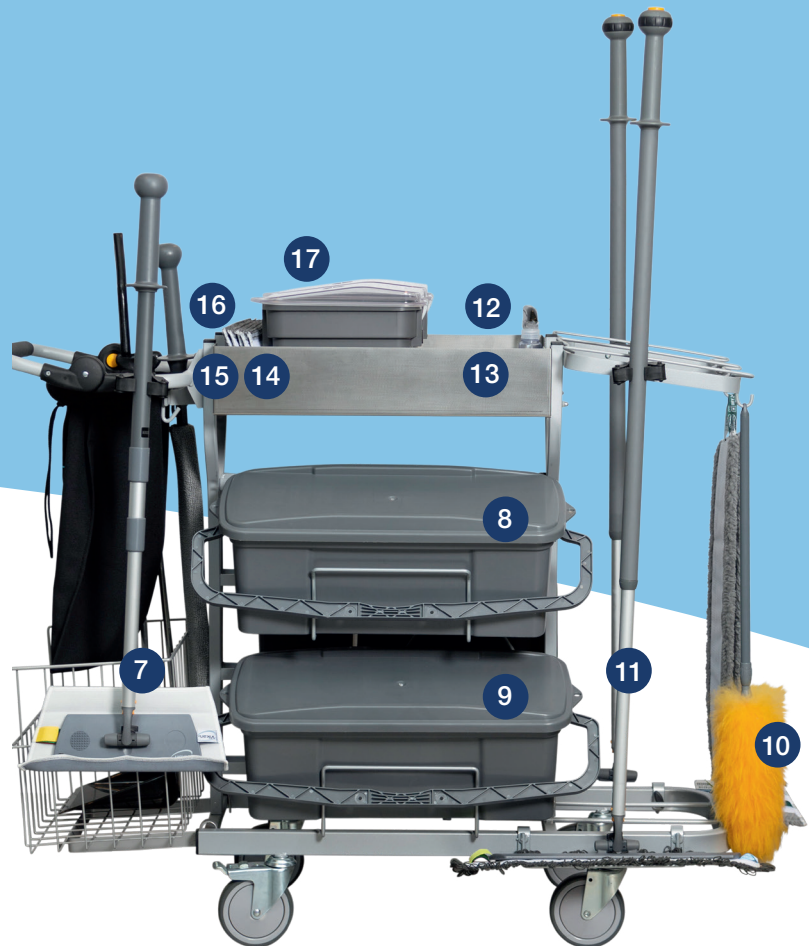

# Office Cleaning System 40 cm 990123

- 1 Top adjustable handle 296218 with 60 cm Mop frame 374318.
- 2 Dry mop 60 cm. 547160
- 3 12 litre box for utilities, place detail brush 44015 inside when not in use.
- 4 Dustpan set 559518
- 5 Interior mop handle 377018 with interior mop 548400
- 6 Laundry bag for used cloth and mops.

# Office Cleaning System 40 cm 990123

- 7 Short handle 295610 with 25 cm Mop frame 374118
- 8 10 clean ready to use 40 cm mops
- 9 10 clean ready to use 40 cm mops
- 10 Wool duster 454210
- 11 Top adjustable handle 296218 with 40 cm Mop frame 374218.
- 12 Spray bottle containing water 581210
- 13 Utility Belt 587000, when not in use
- 14 Window-mops 549125
- 15 Dry 25 cm Mop for interior cleaning
- 16 Dry Lustre cloths 691540
- 17 Ready to use cloth